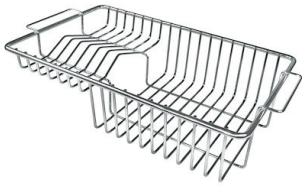

FEATURES

Automatic waste fitting	The waste-fitting with round remote knob is supplied; a practical accessory which makes it unnecessary to get wet in order to drain the water from the bowl.
Basket 3,5" waste fitting	The drain is equipped with a large 3.5" drain, with the practical basket cap that prevents the discharge of solid parts.
Deep bowls	This bowls reach an important depth, over 20 cm, thanks to the advanced production technology, that can be offer great capiciency and practicity in all the washing operations.
Double mixer hole	The large tap counter is already fitted with a series of 2 tap holes. In the second hole it is possible to install the remote control of the automatic drain or, alternatively, a practical soap dispenser.
High thickness	1mm thick steel. A significant thickness, which guarantees the maximum sturdiness and durability.
Perimetral overflow	The overflow is always a security on the Foster sinks that prevents the overflow of water in case of oversights. The perimeter drain solution improves aesthetics thanks to its square and essential shape.
Small radius	Bowls with squared shapes with a modern design and an increased capacity, for a minimal aesthetics connected with an extreme practicity.

TECHNICAL DATA

EQUIPMENT

Automatic waste fitting - PM
8407 113

OPTIONAL ACCESSORIES

Cestello inox
8612 000

Glass chopping board
8631 300

HPDE Chopping board
8657 001

HPDE Twin chopping board
8644 101

Stainless steel plate rack
8100 154

Stainless steel plate rack
8100 303
* only in combination with the accessory
8644 101

Stainless steel plate rack
8100 201

White bowl
8153 100

Graters kit with ring-holder and food collection tray