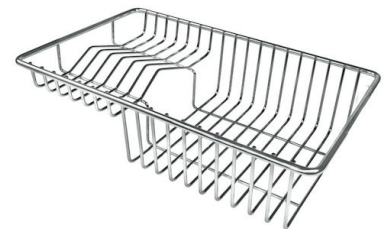

FEATURES

Automatic waste fitting	The waste-fitting with round remote knob is supplied; a practical accessory which makes it unnecessary to get wet in order to drain the water from the bowl.
Basket 3,5" waste fitting	The drain is equipped with a large 3.5" drain, with the practical basket cap that prevents the discharge of solid parts.
Deep bowls	This bowls reach an important depth, over 20 cm, thanks to the advanced production technology, that can be offer great capiciency and practicity in all the washing operations.
Double mixer hole	The large tap counter is already fitted with a series of 2 tap holes. In the second hole it is possible to install the remote control of the automatic drain or, alternatively, a practical soap dispenser.
High thickness	1mm thick steel. A significant thickness, which guarantees the maximum sturdiness and durability.
Perimetral overflow	The overflow is always a security on the Foster sinks that prevents the overflow of water in case of oversights. The perimeter drain solution improves aesthetics thanks to its square and essential shape.
Small radius	Bowls with squared shapes with a modern design and an increased capacity, for a minimal aesthetics connected with an extreme practicity.

TECHNICAL DATA

EQUIPMENT

Automatic waste fitting - PM
8407 113

OPTIONAL ACCESSORIES

Cestello inox
8612 000

Glass chopping board
8631 300

HPDE Chopping board
8657 001

HPDE Twin chopping board
8644 101

Stainless steel plate rack
8100 154

Stainless steel plate rack
8100 303
* only in combination with the accessory
8644 101

Stainless steel plate rack
8100 201

White bowl
8153 100

Graters kit with ring-holder and food collection tray